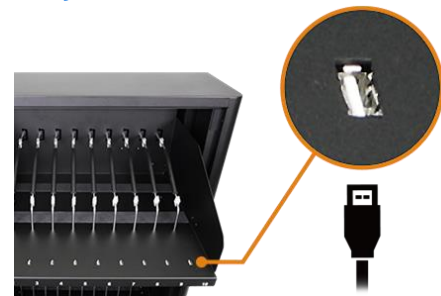

Intelligent charging system Build-in chipset)

Innovative cable management (New Design)

3 points lock on door

C30

Full 2.1A

30 bays, iPads/tablets
charge & sync cart

USB ports are installed in at
front for easy plugging