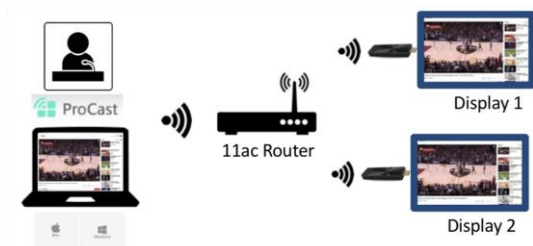

Real-time status
check-up

EZCast

EZCastPro II

4K Compatibility

Support 802.11ac
5GHz Wi-Fi

Multiple Device
Broadcast App Procast

Cross Platform Support

EZCastPro Box II