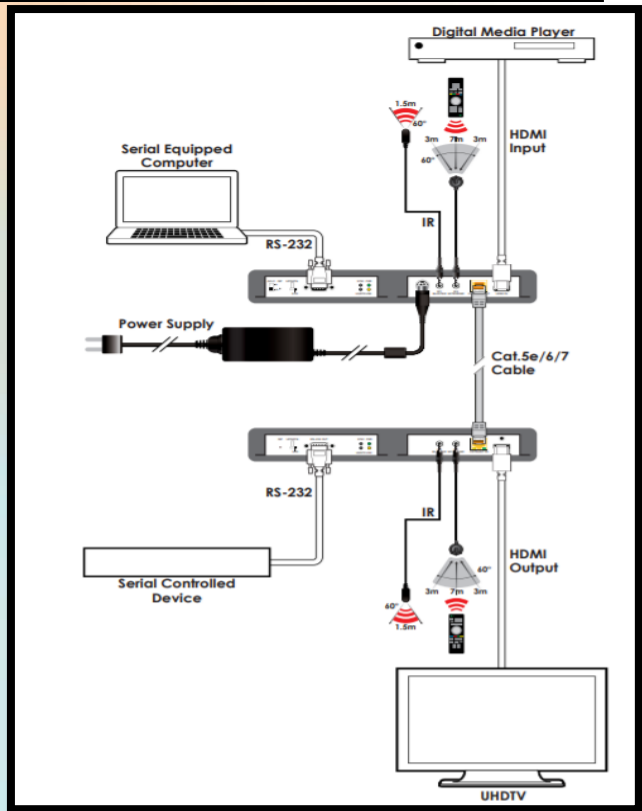

CH-1527TX

CH-1527RX

- •รองรับ HDR (High Dynamic Range), 4K@60Hz (18Gbps, 4:4:4)
- •รองรับ สัญญาณ HDMI ขาเข้าและ สัญญาณ HDMI ขาออก สูงสุด 4K
- •ส่งสัญญาณ HDMI แบบไม่บีบอัดข้อมูลผ่าน สายสัญญาณ Cat.5e/6/7 ได้ระยะทาง ที่ 70m สำหรับ 1080p และ 35m สำหรับ 4K
- •รองรับคุณสมบัติของ HDBaseT ในการควบคุม IR แบบ 2 ทิศทาง และ RS-232
- •รองรับการจ่ายกำลังไฟฟ้าจากเครื่องส่ง สัญญาณไปยังเครื่องรับสัญญาณ (รุ่นที่กำหนดไว้เท่านั้น)